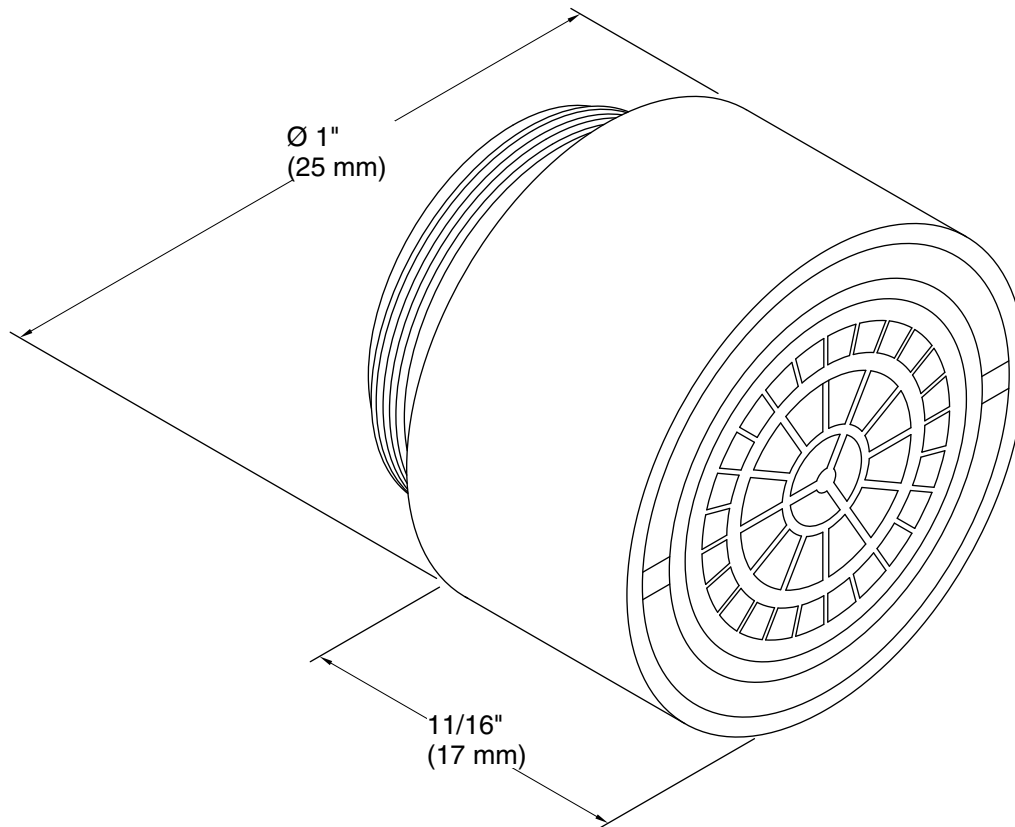

13/16" Male Aerator K-18016

Features

- Kohler plumbing products mean beautiful form as much as reliable function.
- 13/16" male.
- 0.5 gpm vandal-resistant pressure-compensating spray (nonaerated).
- GPM = Volumetric flow rate in gallons per minute.

Technical Information

All product dimensions are nominal.

Material: Brass

Notes

Install this product according to the installation guide.